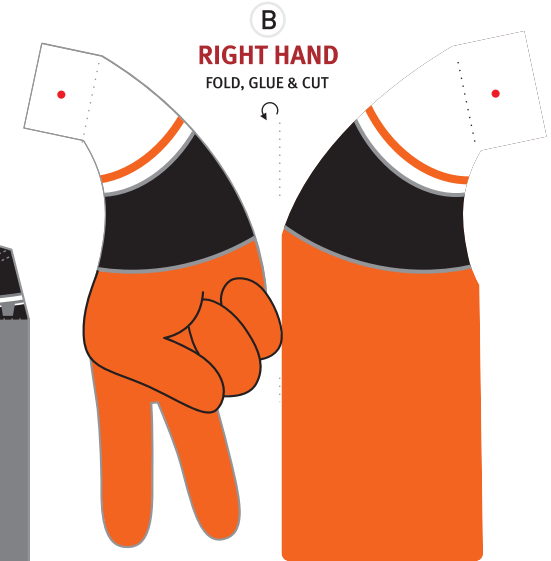

E
HEAD

D
CAP BRIM

C
FOOT

FOLD, GLUE & CUT
LEFT HAND
A

B
RIGHT HAND
FOLD, GLUE & CUT

FOLD :
CUT : ———
GLUE : *
INSERT : .

HelloCoy!
WWW.SALAZAD.COM • PAPERTOYS