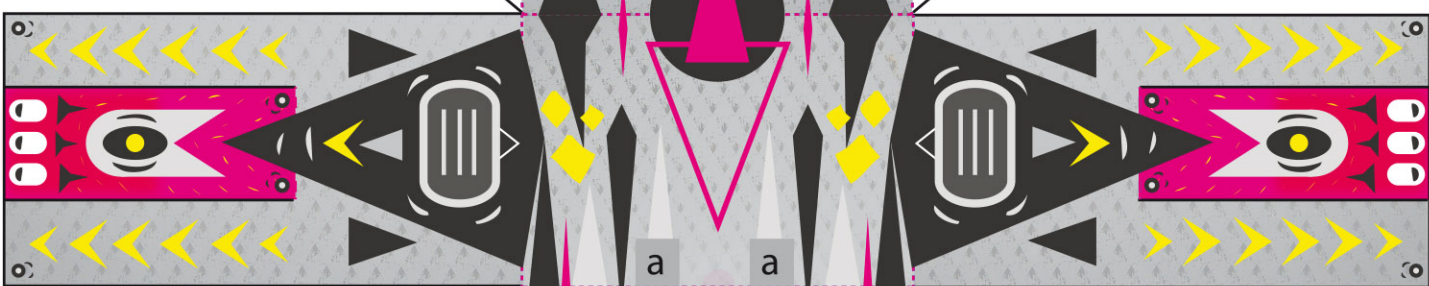

Legend

- Cut
- - - Bend back
- - - Bend forward
- * Glue

STEREOBOT

PaperToy

Designer: Ivan Ricci aka kawaii-style
www.kawaii-style.net

Custom by: TADHBOY

From: ROMA

Website: FB_TADHBOY